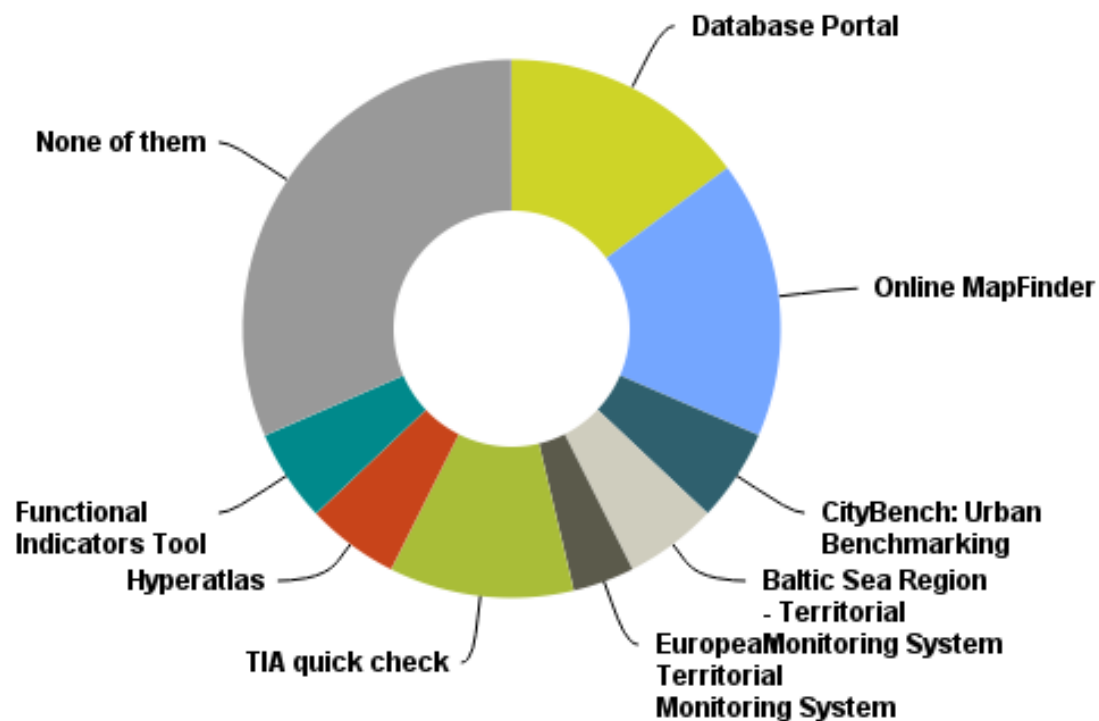

ESPON Toolbox Survey results (2017)

Q4 Which ESPON tool are you most familiar with?

Answered: 54 Skipped: 2