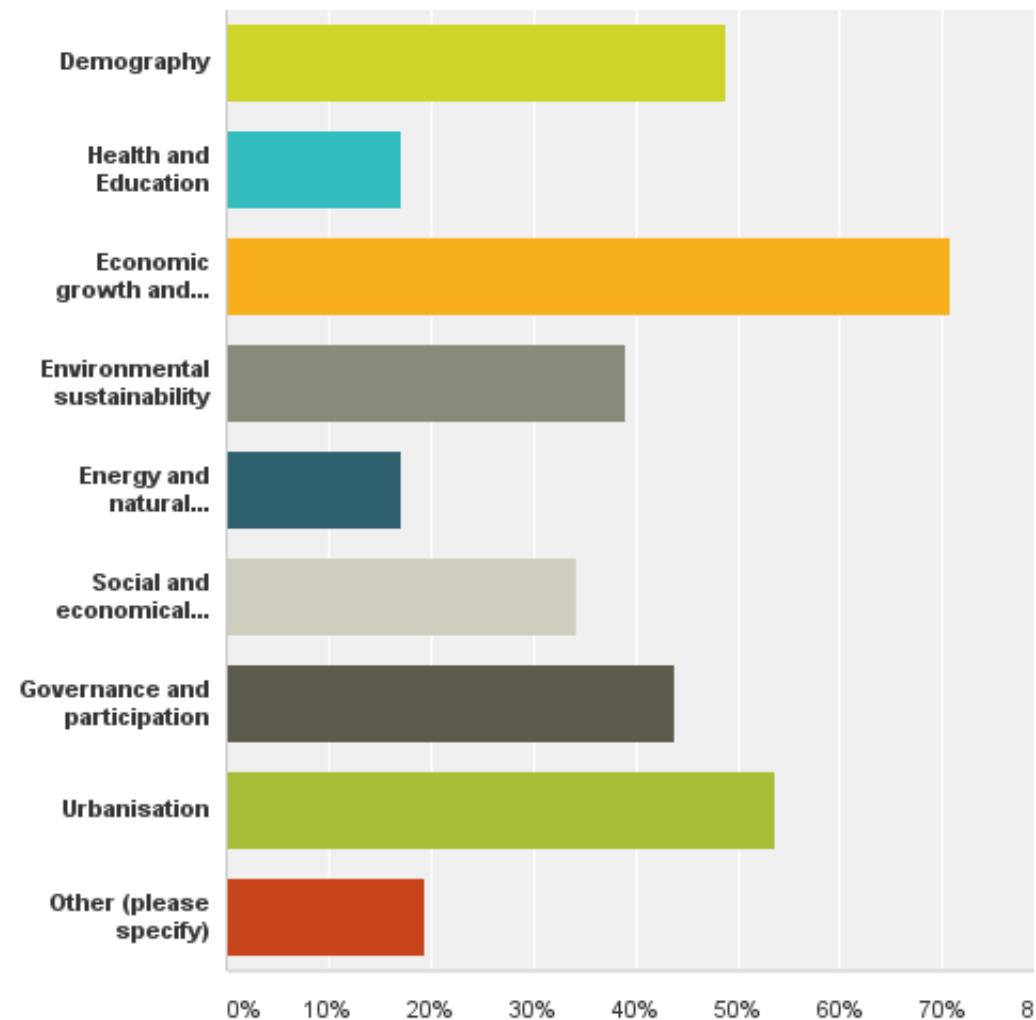

ESPON Toolbox Survey results (2017)

Q4 Which ESPON tool are you most familiar with?

Answered: 54 Skipped: 2

Q75 What do you normally search for when using online tools? Not more than 2 answers.

Answered: 41 Skipped: 15

ESPON Toolbox Survey results (2017)

Q78 For what kind of purpose do you normally use online tools?

Answered: 41 Skipped: 15

Q76 In relation to which topics do you normally use or would like to use online tools?

Answered: 41 Skipped: 15

3

Tools planned for ESPON 2020 programme

Overview of ESPON 2020 tools (and old versions)

ESPON 2020 Database Portal

- ESPON 2013 Database Portal

European and Macro-regional Territorial Monitoring Tool