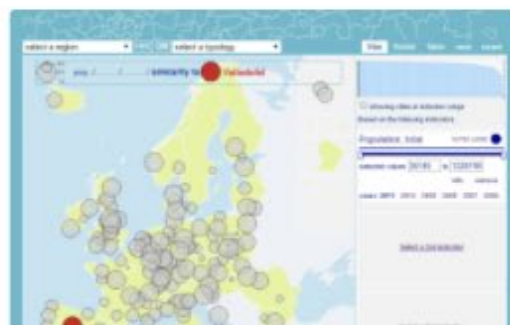

ESPON TOOLBOX

Home / Tools & Maps

ESPON TOOLBOX OVERVIEW

Tool development within ESPON 2013 is targeted to the use of policy makers and practitioners at all administrative levels (including cross-border and transnational groupings) and will enable the use of information and data by these particular groups of stakeholders. The ESPON tools contribute to the consolidation of a European research field on territorial development and cohesion.

How these tools link to the project groups and the policy makers is visualised in the figure below. The green arrows in this figure show the use for the policy makers and the blue arrows show the flows from the ESPON projects (the Final Reports or the data resulting from the projects) to the tools and vice versa.

TOOL SELECTION WIZARD

Baltic Sea Region Territorial Monitoring System

Baltic Sea Region Territorial Monitoring System ...

CityBench: Urban Benchmarking

Urban Benchmarking - A quick scan tool supporting investment decisions ...