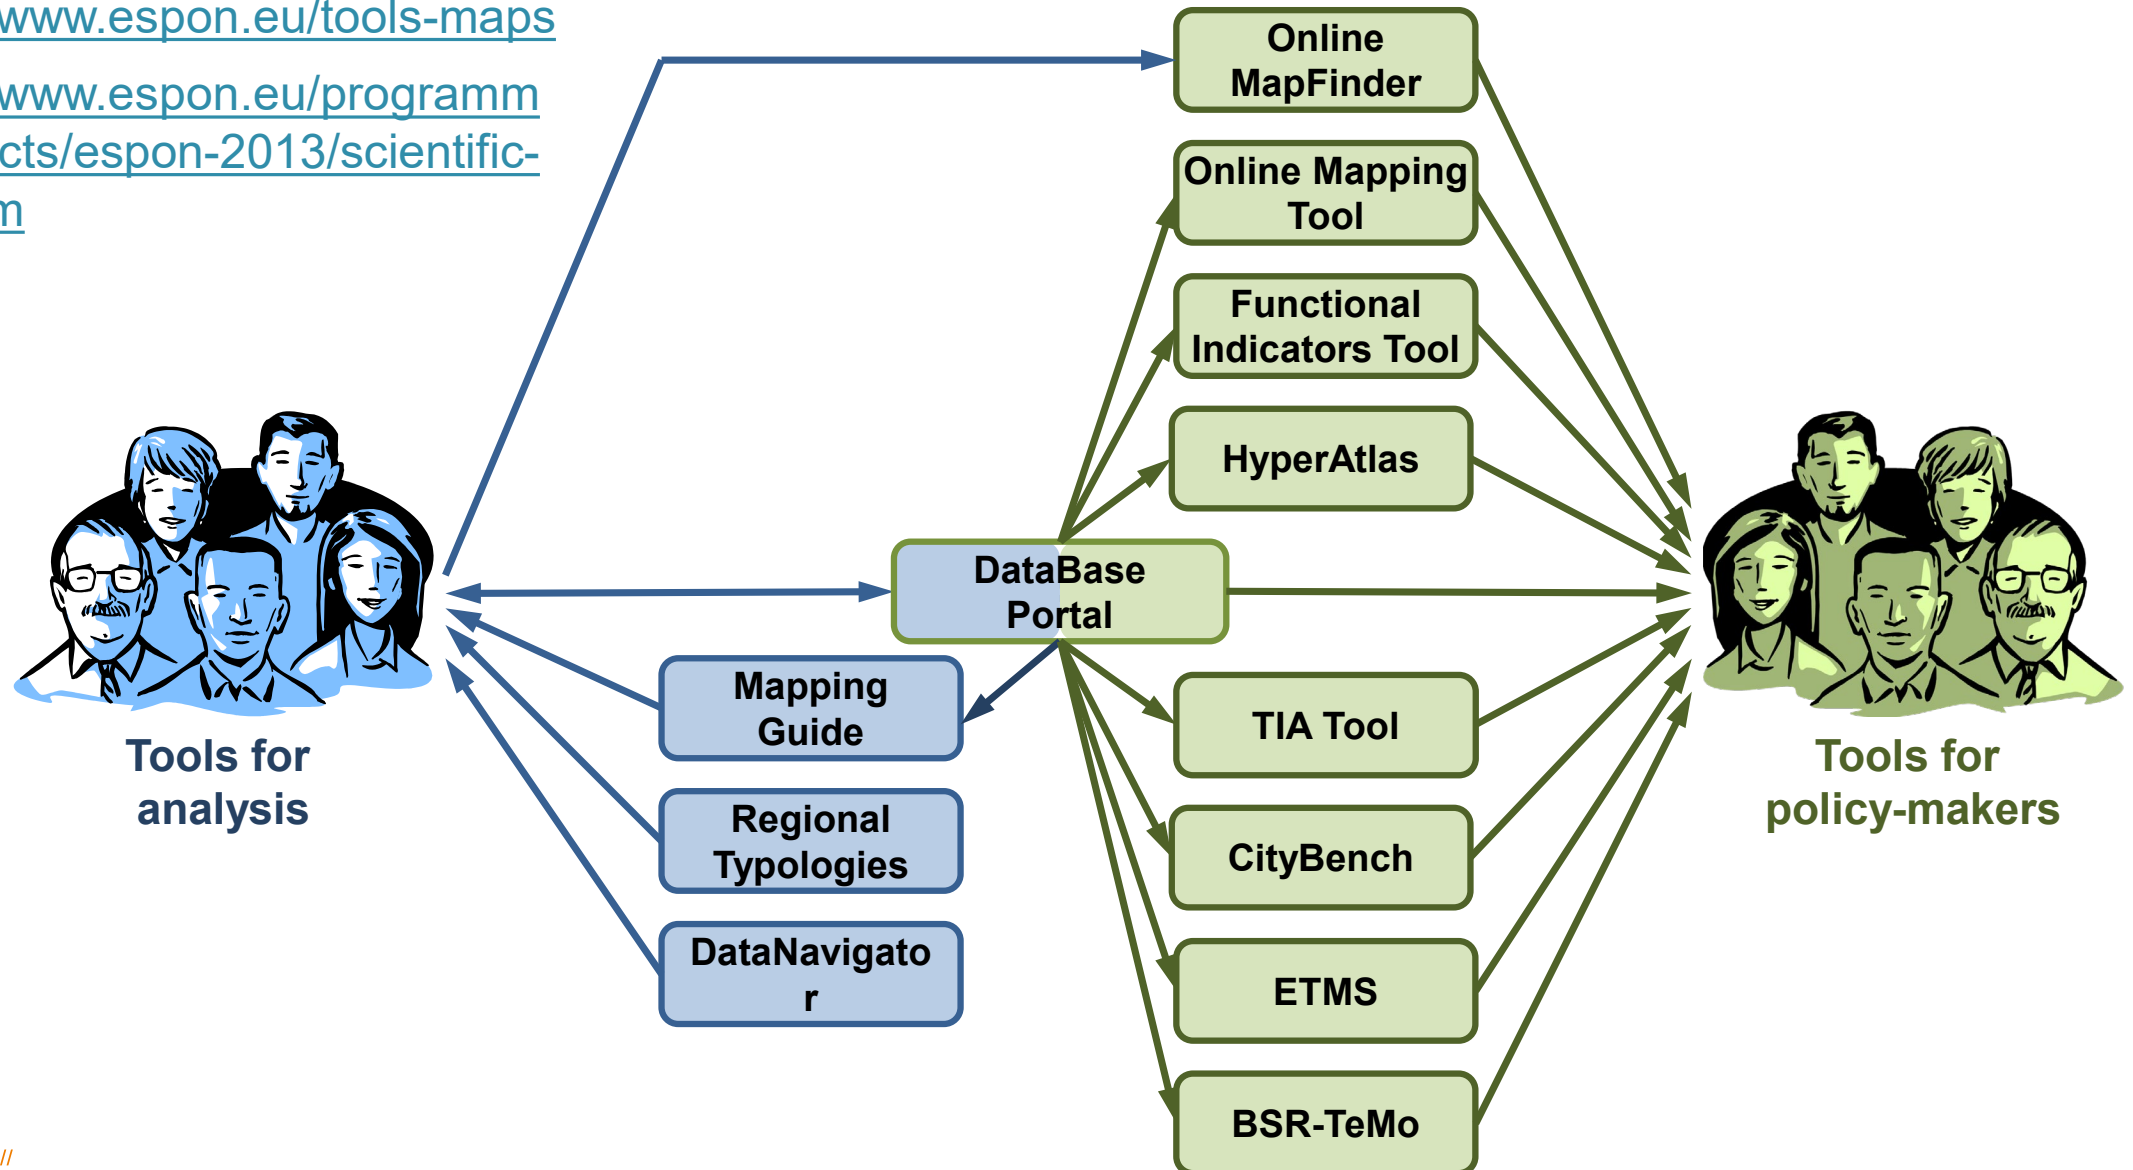

ESPON 2013 tools

<https://www.espon.eu/tools-maps>

<https://www.espon.eu/programme/projects/espon-2013/scientific-platform>