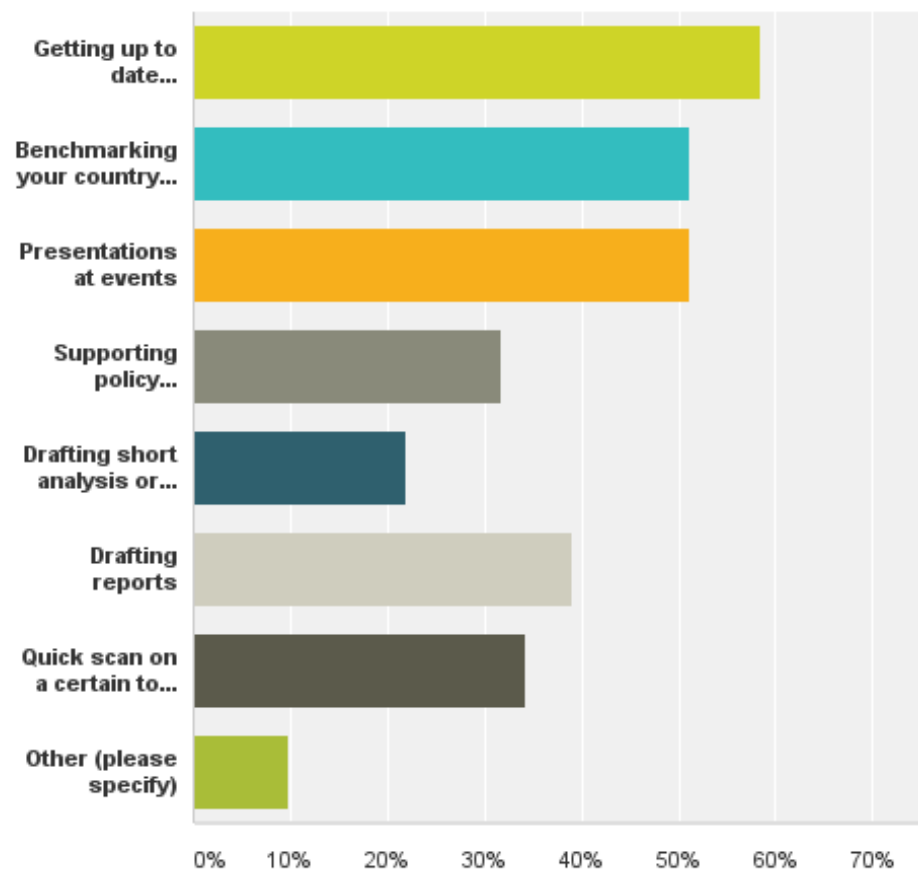

ESPON Toolbox Survey results (2017)

Q4 Which ESPON tool are you most familiar with?

Answered: 54 Skipped: 2

Q75 What do you normally search for when using online tools? Not more than 2 answers.

Answered: 41 Skipped: 15

ESPON Toolbox Survey results (2017)

Q78 For what kind of purpose do you normally use online tools?

Answered: 41 Skipped: 15

Q76 In relation to which topics do you normally use or would like to use online tools?