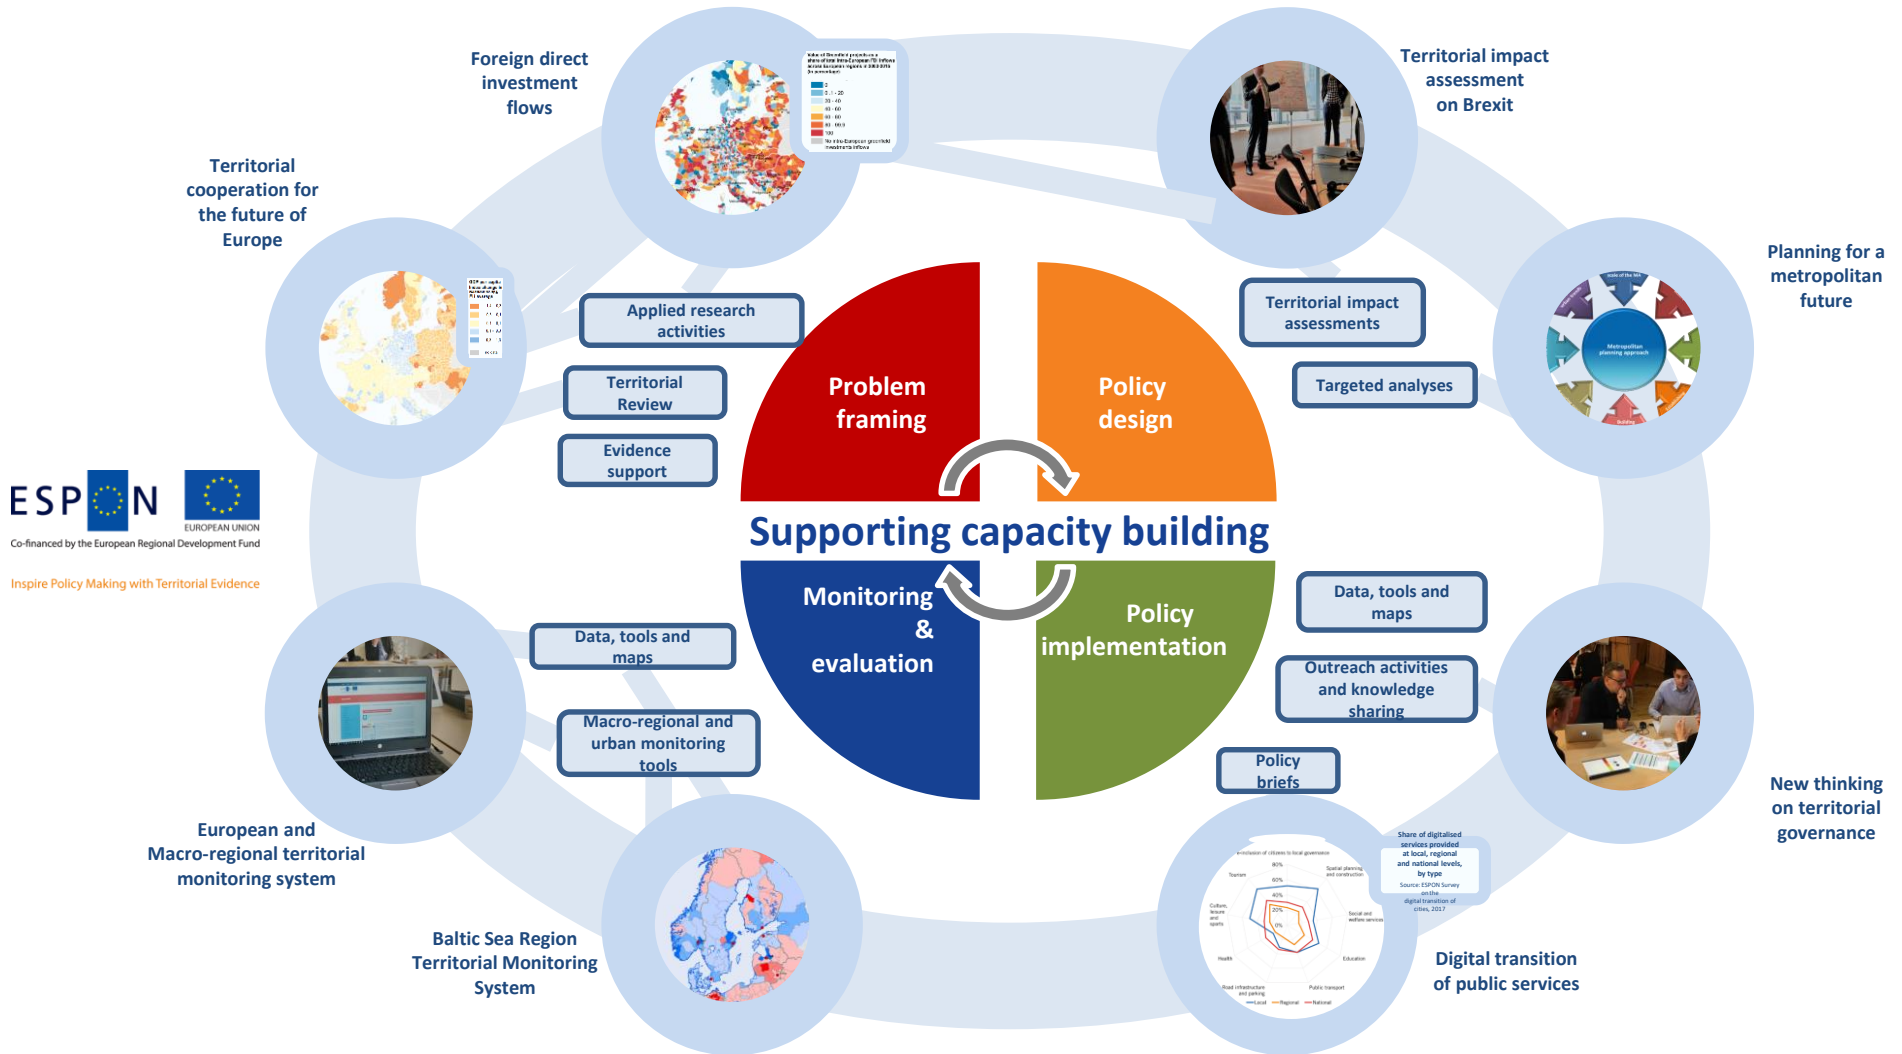

ESP  N

EUROPEAN UNION

Co-financed by the European Regional Development Fund

Inspire Policy Making with Territorial Evidence

espon.eu

Regional Spatial Strategies: The Architecture of Effective Regional Development

Dublin Seminar

9th May 2018

Nicolas.rossignol@espon.eu

www.espon.eu

European, national, regional and local scales

Macro-regions, functional areas

Urban and rural areas

A Cohesion policy closer to Europe's citizens

Functional urban areas, cross-border areas, transnational areas etc

Supporting design and implementation

Engaging public authorities and private stakeholders in **joint efforts** to address shared development challenges

Engaging national, regional and local actors in **cooperative activities**

Offering **supporting tools** to allow combining resources from different funding streams